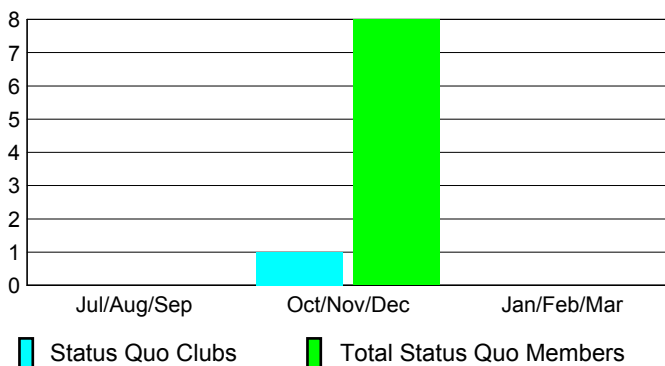

Club Results 2012-2013

Goal, New, Dropped, Gain/Loss

Comparison of Club Gain/Loss

Current Year Compared to the Previous Year

YTD Status Quo Clubs 2012-2013

Status Quo Clubs Compared to Status Quo Members

MEMBERSHIP

Membership Results
2012-2013

Membership
2011-2012

Month	Net Memb Goal	Actual New Memb	Actual Dropped Memb	Gain/Loss of Memb	Gain/Loss of Memb
Jul/Aug/Sep		133	-3	130	1
Oct/Nov/Dec		68	-283	-215	51
Jan/Feb/Mar					416
Totals		201	-286	-85	468