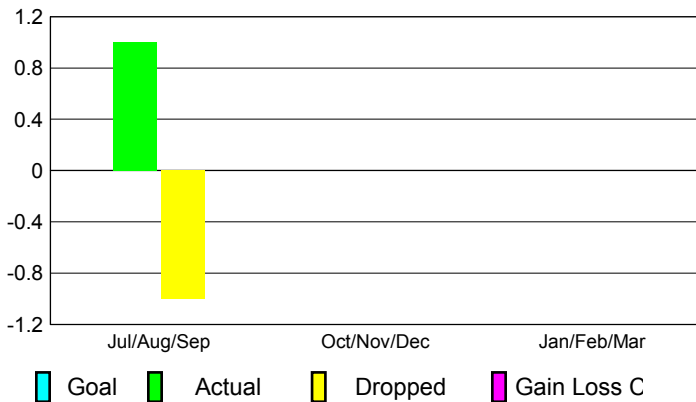

2012-2013 GMT Reports for District (or Undistricted) **District 387**

GMT: PAUL CHOR HO FAN

Location: CHINA

GMT CA: 5

CLUBS

Club Results
2012-2013

Clubs
2011-2012

Month	New Club Goal	Actual New Clubs	Actual Dropped Clubs	Gain/Loss of Clubs	Gain/Loss of Clubs
Jul/Aug/Sep		1	-1	0	0
Oct/Nov/Dec		0	0	0	2
Jan/Feb/Mar					18
Totals		1	-1	0	20

Club Results 2012-2013

Goal, New, Dropped, Gain/Loss

Comparison of Club Gain/Loss

Current Year Compared to the Previous Year

YTD Status Quo Clubs 2012-2013

Status Quo Clubs Compared to Status Quo Members

MEMBERSHIP