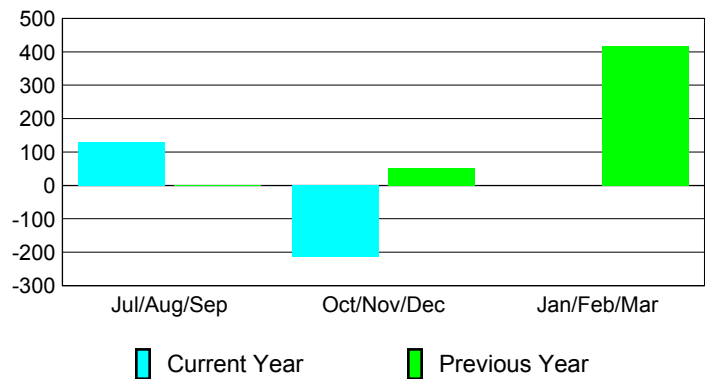

Membership Results
2012-2013

Membership
2011-2012

Month	Net Memb Goal	Actual New Memb	Actual Dropped Memb	Gain/Loss of Memb	Gain/Loss of Memb
Jul/Aug/Sep		133	-3	130	1
Oct/Nov/Dec		68	-283	-215	51
Jan/Feb/Mar					416
Totals		201	-286	-85	468

Membership Results 2012-2013

Goal, New, Dropped, Gain/Loss

Comparison of Membership Gain/Loss

Current Year Compared to the Previous Year

Gender Comparison 2012-2013

Jul/Aug/Sep

Oct/Nov/Dec

Jan/Feb/Mar