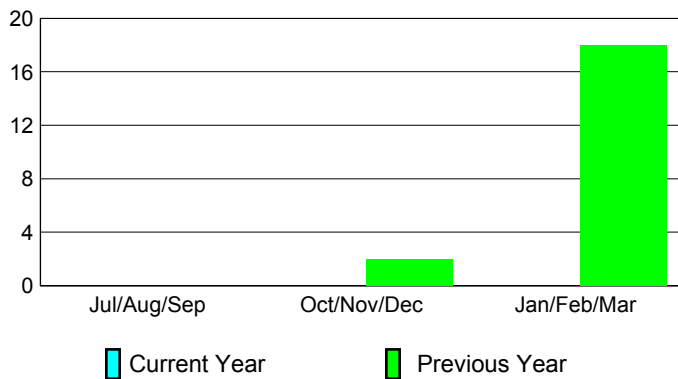

2012-2013 GMT Reports for District (or Undistricted) **District 387**

GMT: PAUL CHOR HO FAN

Location: CHINA

GMT CA: 5

CLUBS

Club Results
2012-2013

Clubs
2011-2012

Month	New Club Goal	Actual New Clubs	Actual Dropped Clubs	Gain/Loss of Clubs	Gain/Loss of Clubs
Jul/Aug/Sep		1	-1	0	0
Oct/Nov/Dec		0	0	0	2
Jan/Feb/Mar					18
Totals		1	-1	0	20

Club Results 2012-2013

Goal, New, Dropped, Gain/Loss

Comparison of Club Gain/Loss

Current Year Compared to the Previous Year

YTD Status Quo Clubs 2012-2013

Status Quo Clubs Compared to Status Quo Members

MEMBERSHIP