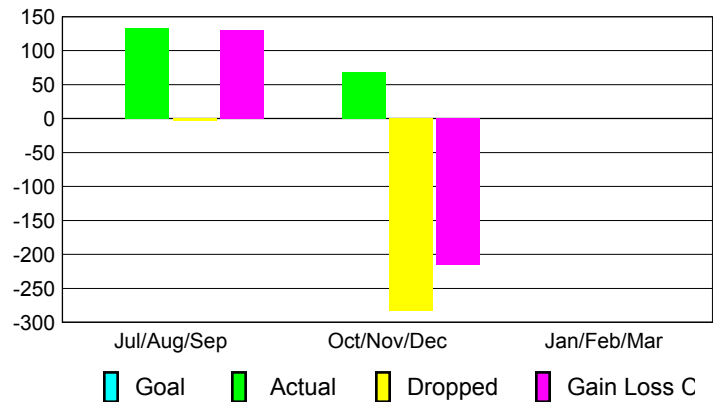

Membership Results 2012-2013

Goal, New, Dropped, Gain/Loss

Comparison of Membership Gain/Loss

Current Year Compared to the Previous Year